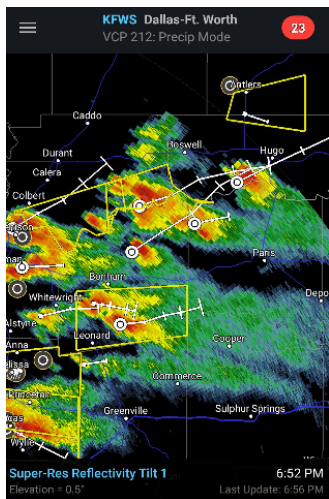

Depending upon the level of support provided, RRVARC sponsors will be provided a decal or plaque showing that they support our efforts. They will also have prominent display on our website with placement in tasteful and eye-catching locations, as well as a dedicated sponsors page. That page will provide sponsors the ability to place one or more photos and a message of their liking, with click through to their own website if they wish it. The RRVARC website already gets **an average of over 500 views a week** and that number continues to grow. As the utility of our weather page continues to get traction in the community we expect significant growth, especially during weather events.

Business Sponsorship Levels

During an in-person visit RRVARC personnel will be able to show you examples of what various levels of giving will secure for you on the website. Our sponsorship levels are listed to the right.

These amounts may be remitted monthly, quarterly or annually, in order to make it as convenient as possible for your entity. We will not invoice, but instead will establish an **ongoing giving channel via**

PayPal, or you may simply remit the donation via check or credit card.

Platinum = $250 per month
Gold = $100 per month
Silver = $50 per month
Bronze = $25 per month

Finally, RRVARC conducts training and testing for groups of ten or more and **you no longer have to know morse code!** The entry level exam has a **35 question, multiple choice test**. If you would like to have us conduct a session, either at your location or hosted by the Club, please let us know. These sessions are usually two Saturday's from 8am-5pm, with testing at 5pm on the second day. **We look forward to your sponsorship and would love to welcome you, your employees, friends and family into the ham radio hobby!**